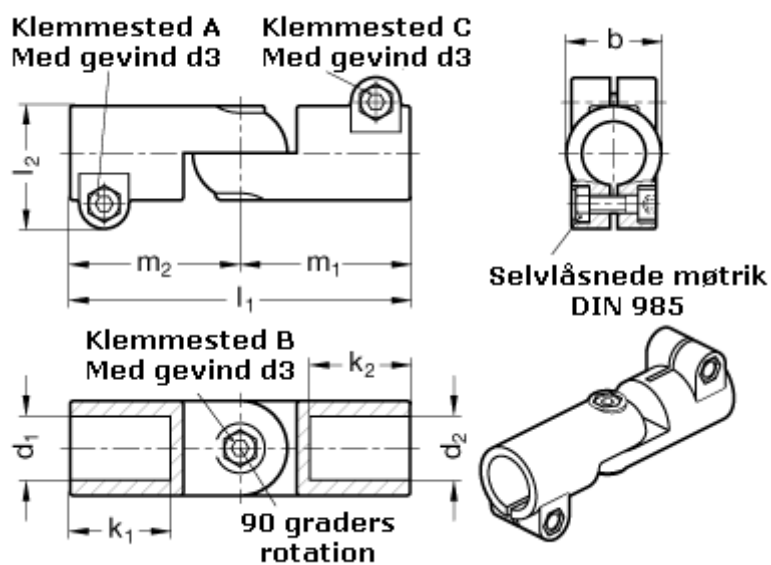

Article number: 20286B42B42S2SW

Description: E+G Swivel clamp connector joint  
GN286-B42-B42-S-2-SW

## Measures

$b = 65$	$m_1 = 115$
$d_1 = B42$	$m_2 = 115$
$d_2 = B42$	
$d_3 = M10$	
$k_1 = 74.0$	
$k_2 = 74.0$	
$l_1 = 230$	
$l_2 = 77.5$	